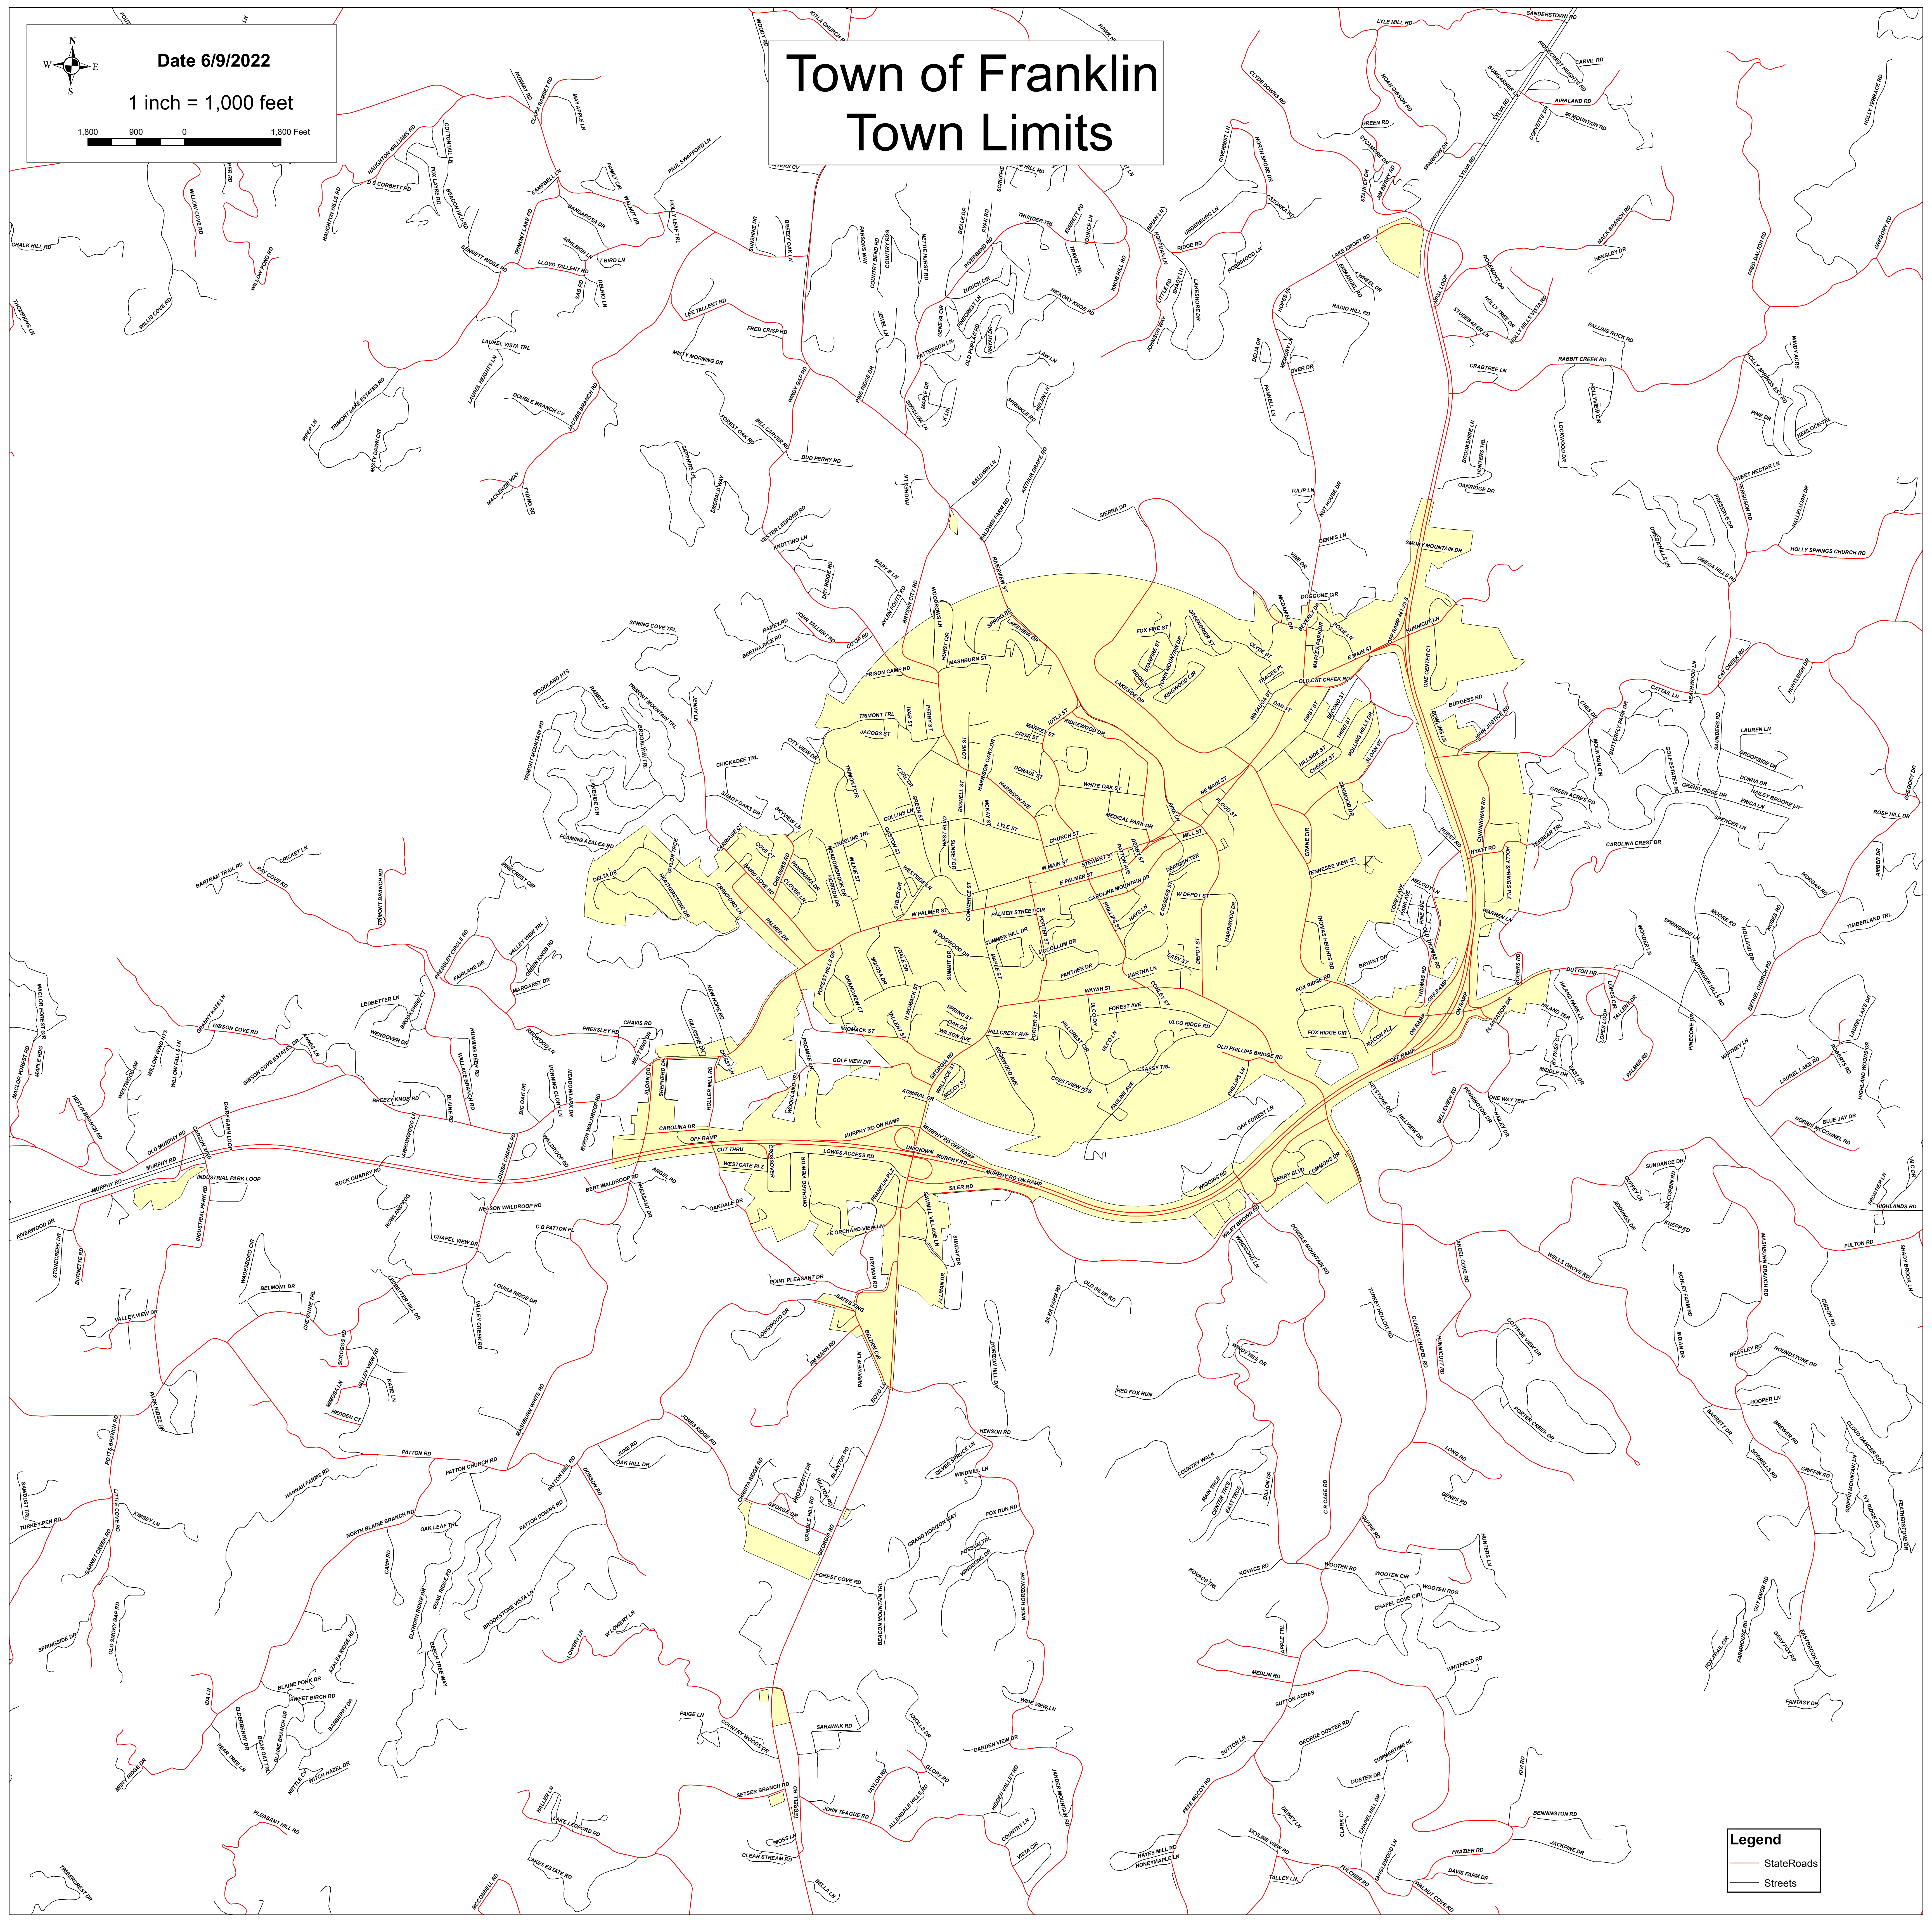

**Date 6/9/2022**

1 inch = 1,000 feet

# Town of Franklin Town Limits

**Legend**

- State Roads
- Streets